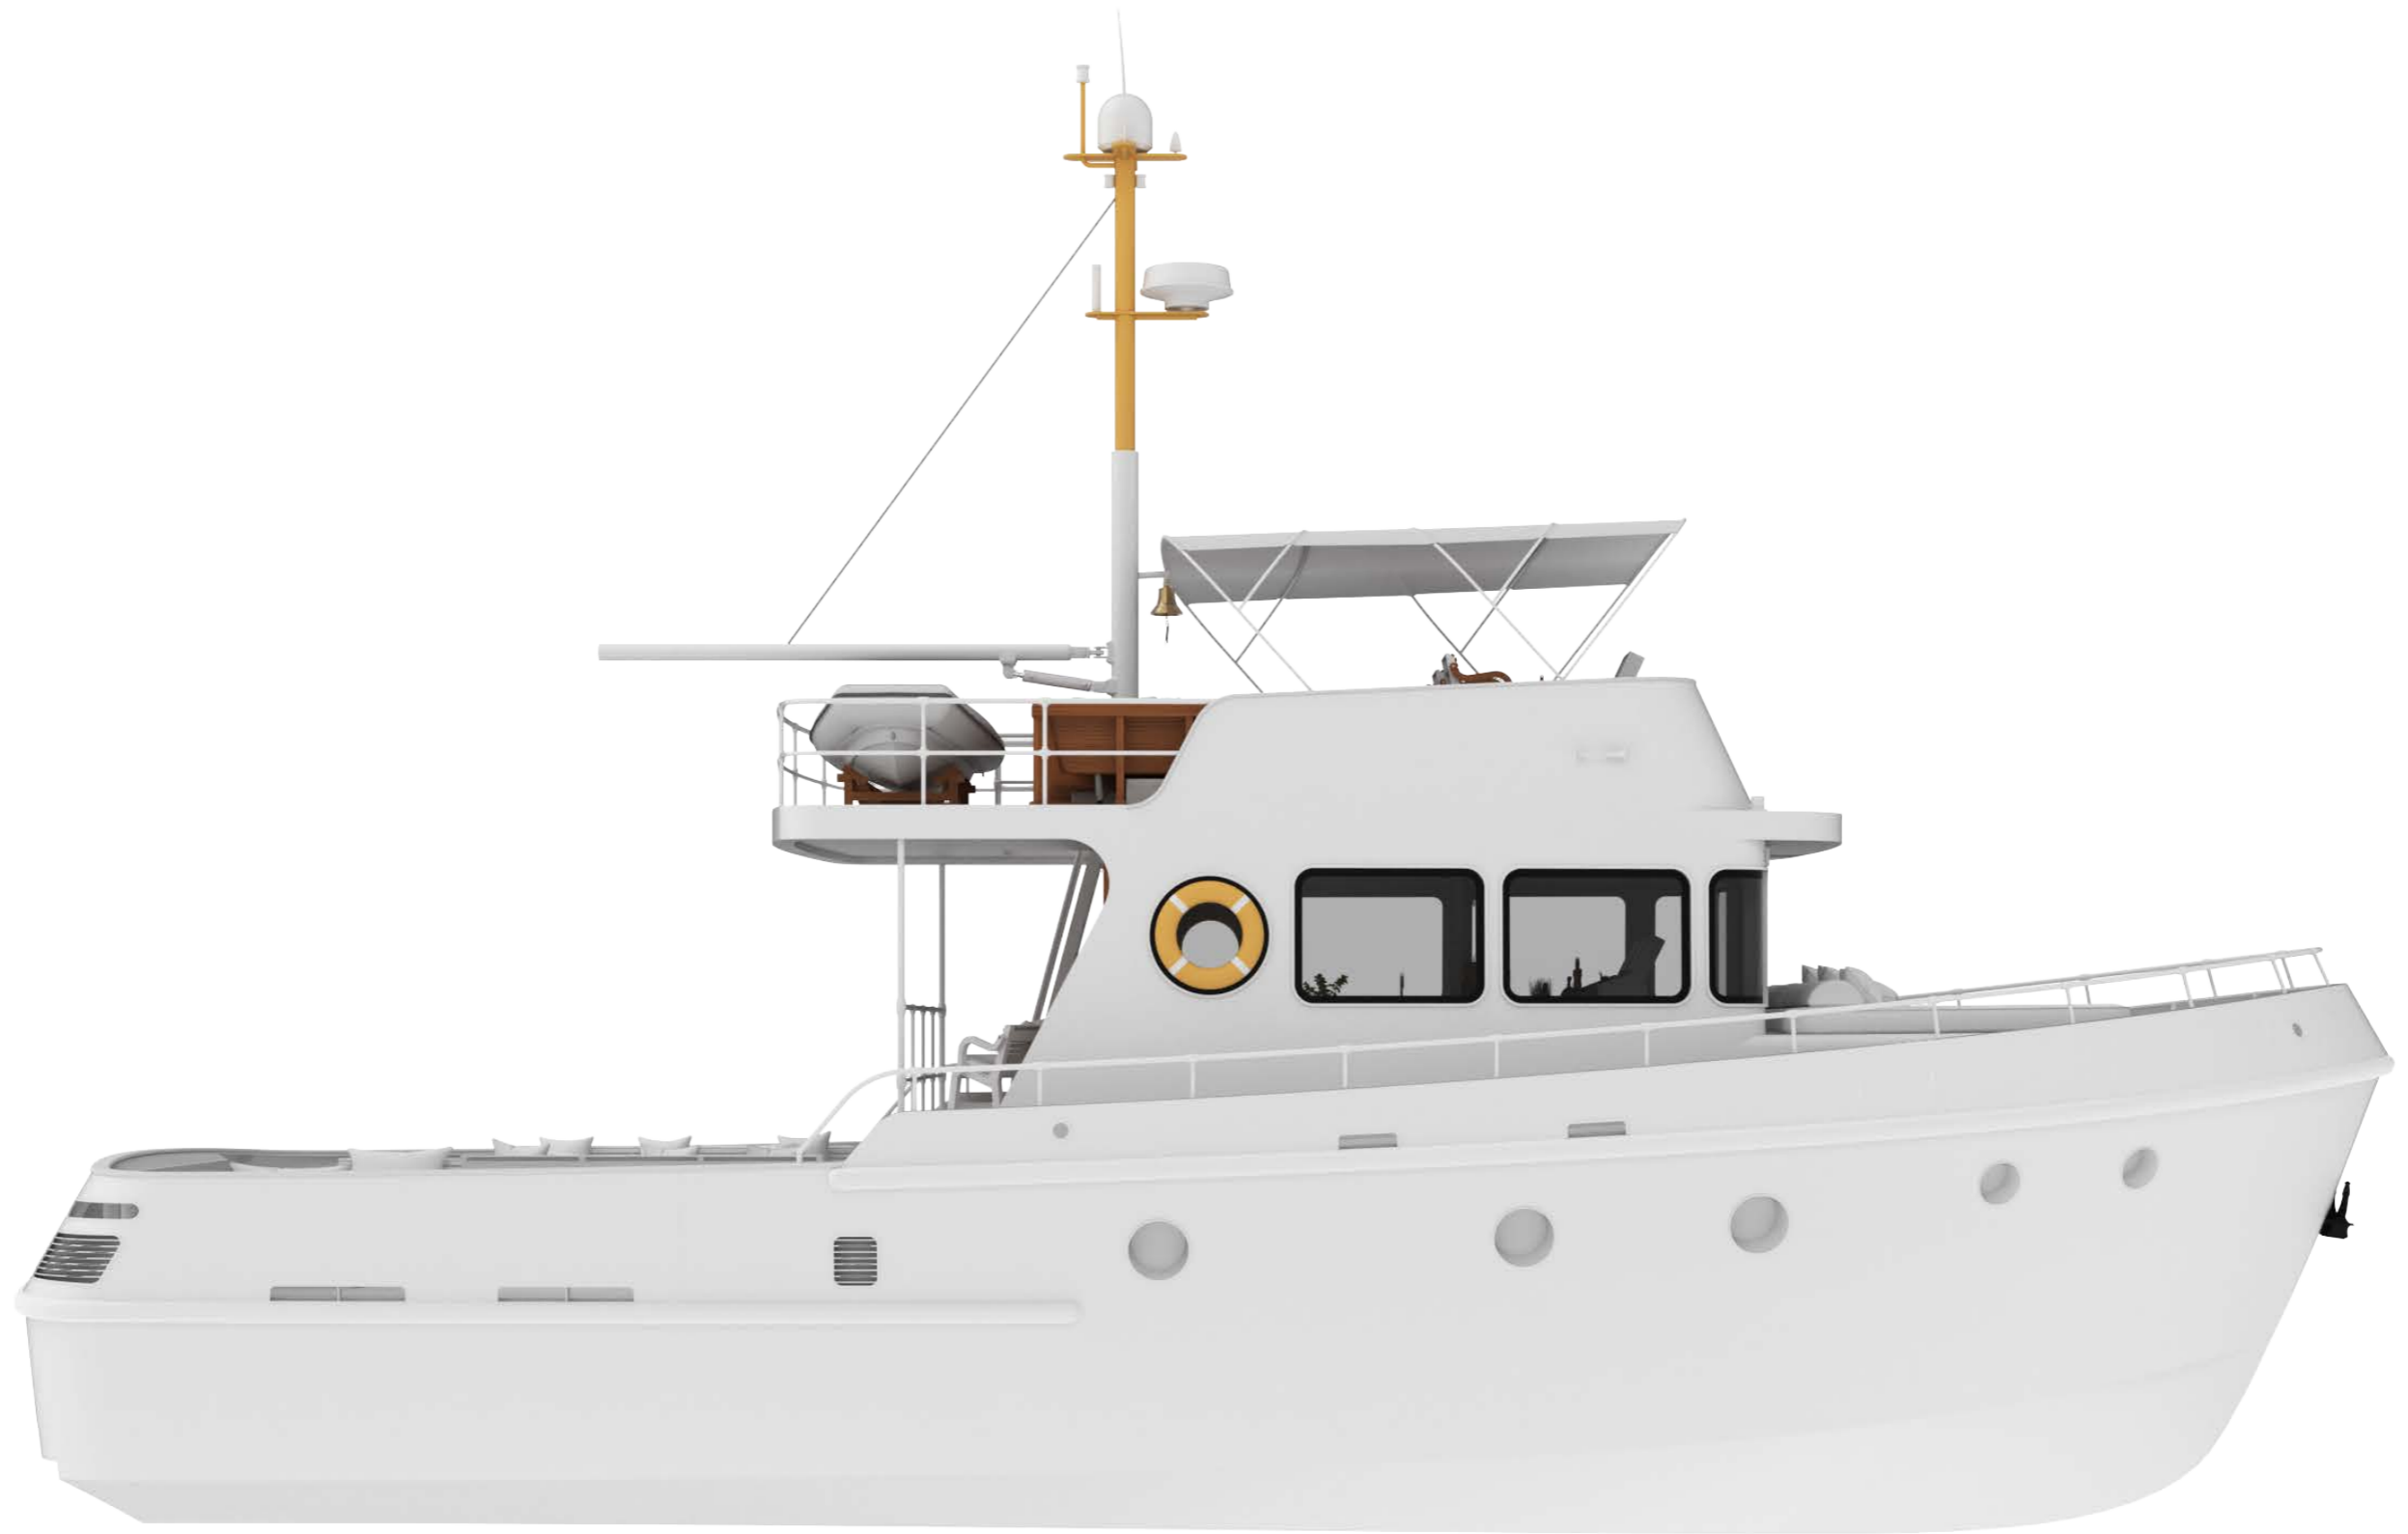

FIRMSHIP

EXTERIOR

LAYOUT

BOW DECK

FIRM SHIP

FIRM 5HP

FLYBRIDGE

AFT DECK

WHEELHOUSE

MASTER SUITE BEDROOM

MASTER SUITE BATHROOM

STAFF QUARTERS

WINE STORE & WASH ROOM

SPA & CHANGING ROOM

IN THE WATER