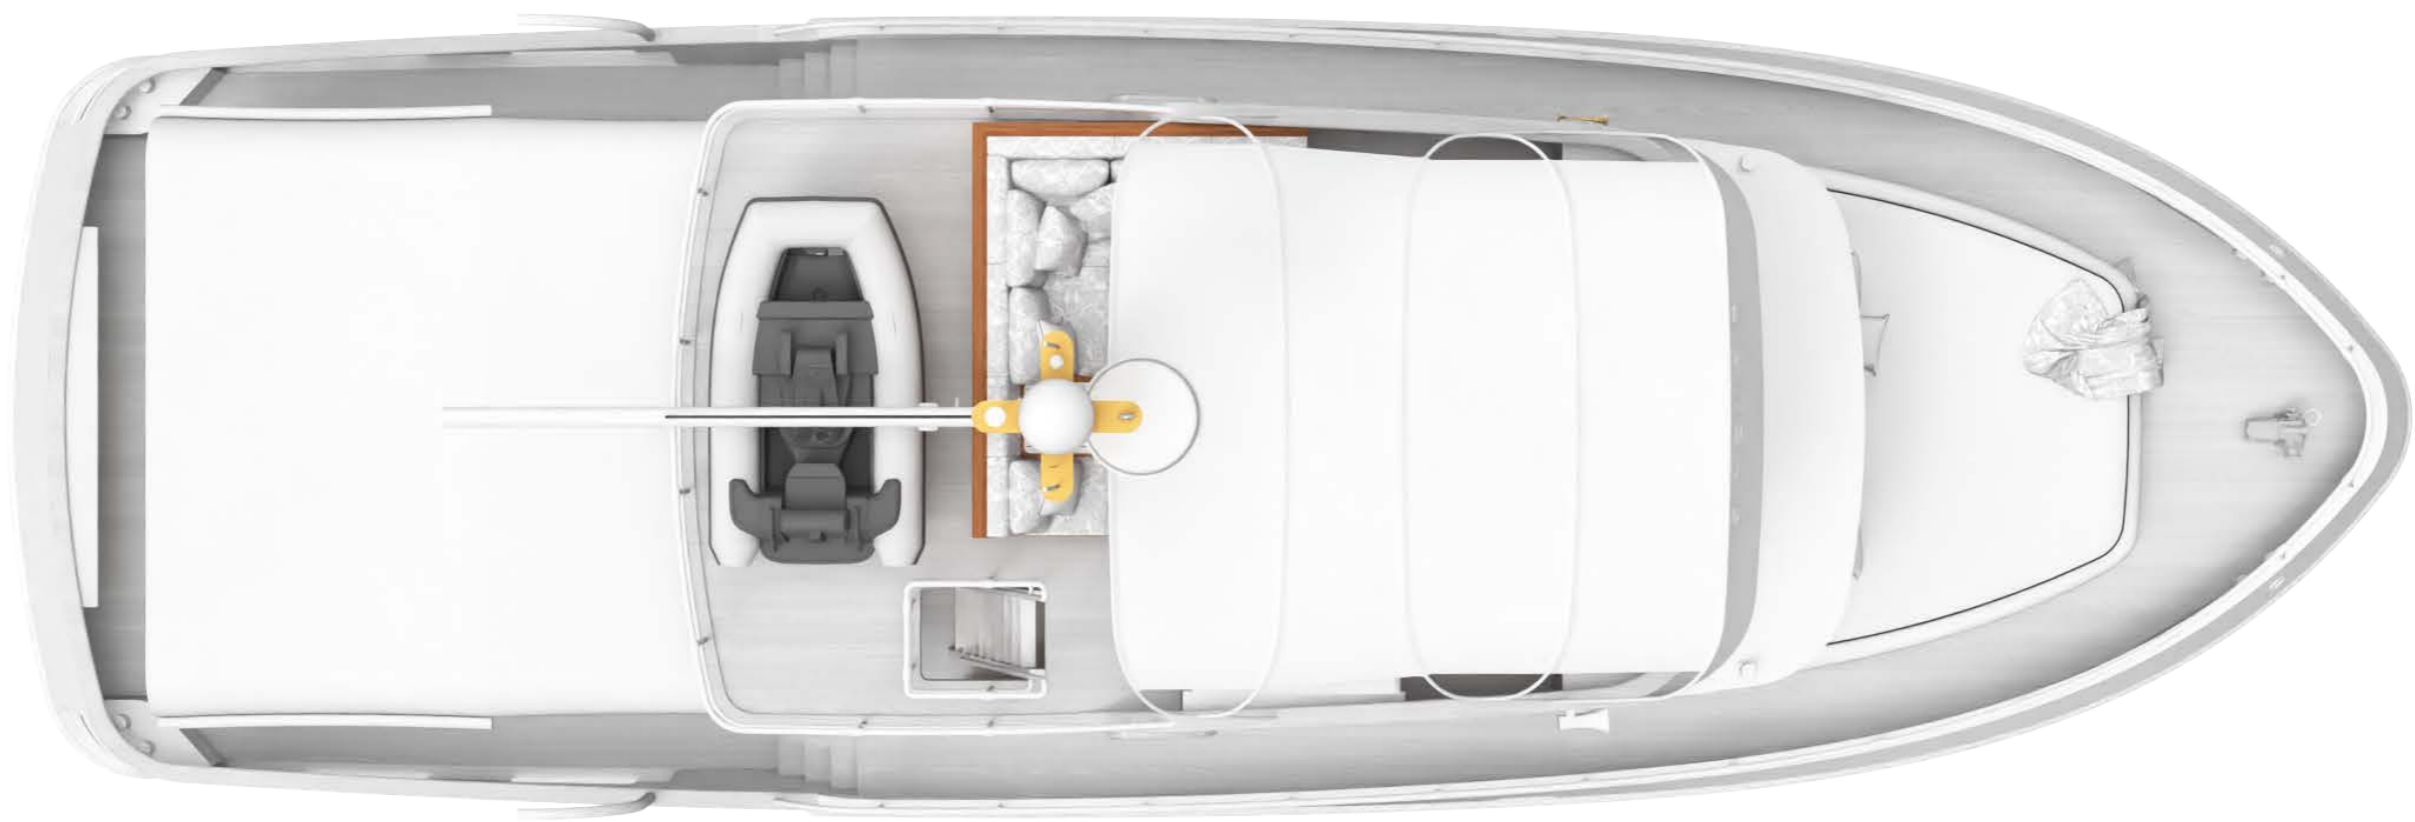

FIRMSHIP

EXTERIOR

LAYOUT

BOW DECK

FIRM SHIP

FIRM 5HP

FLYBRIDGE

AFT DECK

WHEELHOUSE

MASTER SUITE BEDROOM

MASTER SUITE BATHROOM

STAFF QUARTERS

WINE STORE & WASH ROOM

SPA & CHANGING ROOM

IN THE WATER