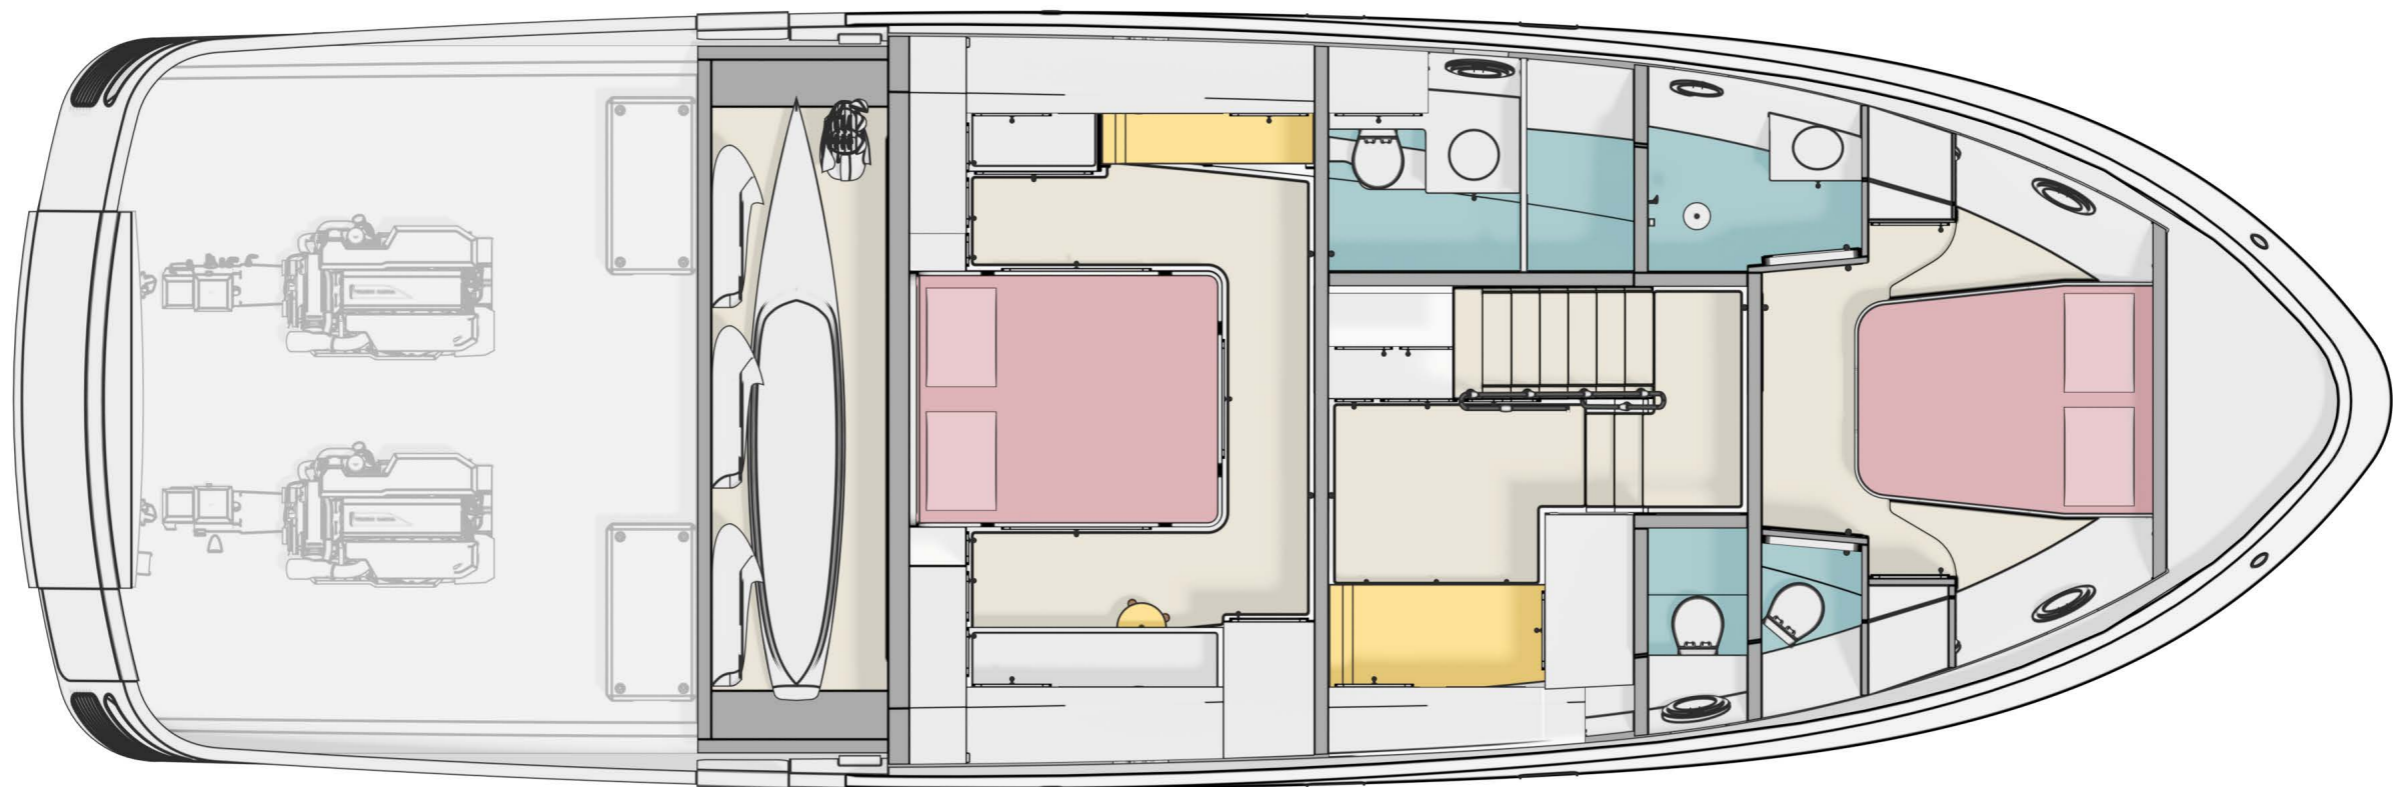

FIRMSHIP

EXTERIOR

LAYOUT

BOW DECK

FIRM SHIP

FIRM 5HP

FLYBRIDGE

AFT DECK

WHEELHOUSE

MASTER SUITE BEDROOM

MASTER SUITE BATHROOM

STAFF QUARTERS

WINE STORE & WASH ROOM

SPA & CHANGING ROOM

IN THE WATER