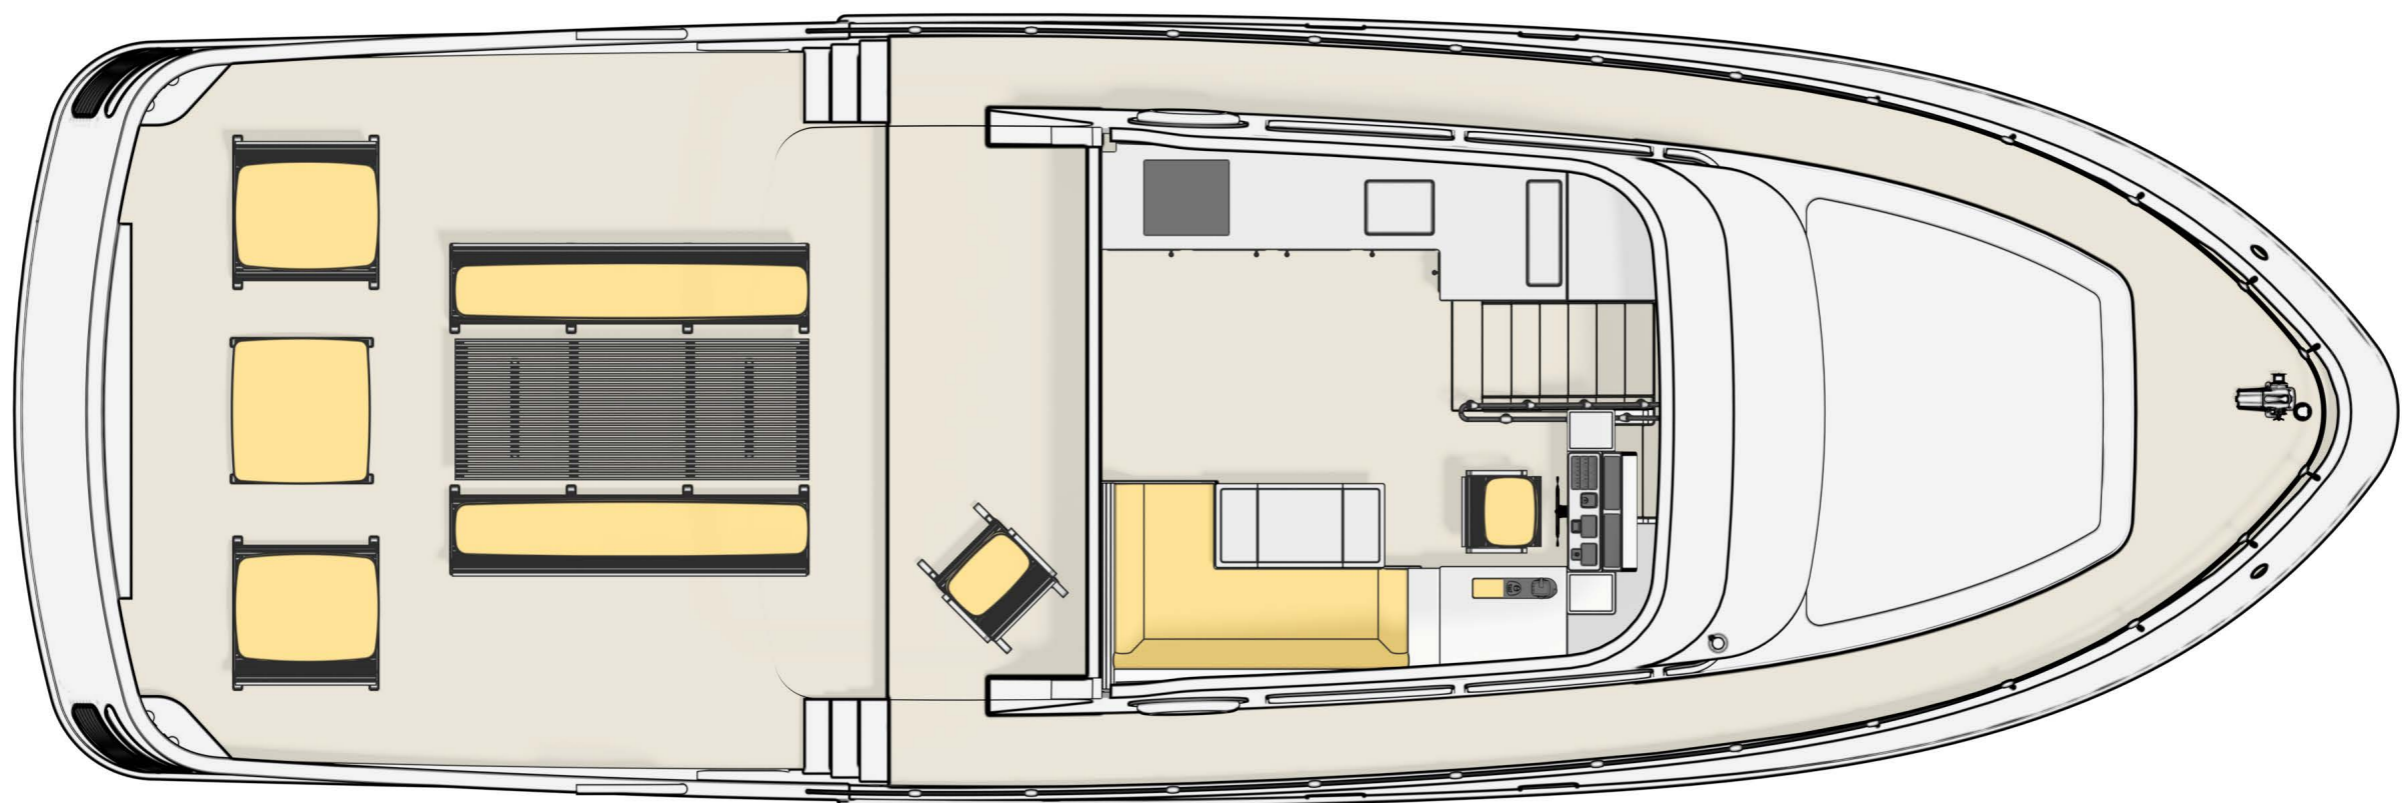

FIRMSHIP

EXTERIOR

LAYOUT

BOW DECK

FIRM SHIP

FIRM 5HP

FLYBRIDGE

AFT DECK

WHEELHOUSE

MASTER SUITE BEDROOM

MASTER SUITE BATHROOM

STAFF QUARTERS

WINE STORE & WASH ROOM

SPA & CHANGING ROOM

IN THE WATER