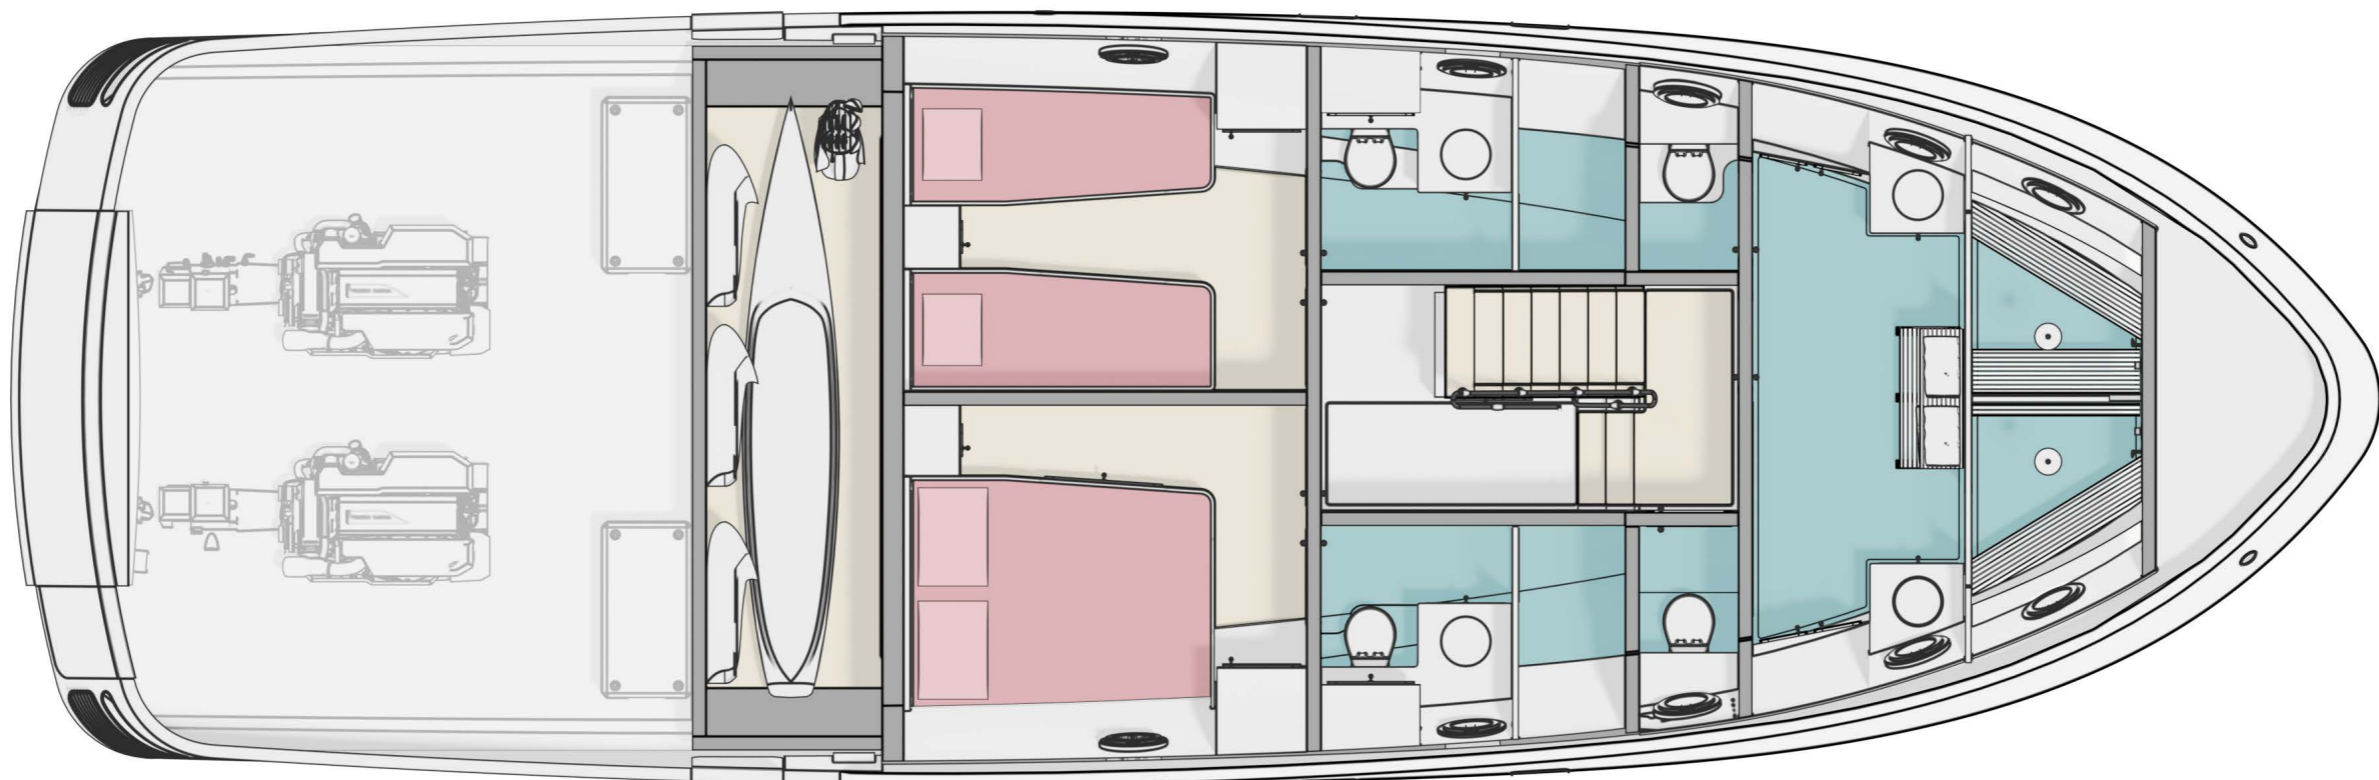

FIRMSHIP

EXTERIOR

LAYOUT

BOW DECK

FIRM SHIP

FIRM 5HP

FLYBRIDGE

AFT DECK

WHEELHOUSE

MASTER SUITE BEDROOM

MASTER SUITE BATHROOM

STAFF QUARTERS

WINE STORE & WASH ROOM

SPA & CHANGING ROOM

IN THE WATER