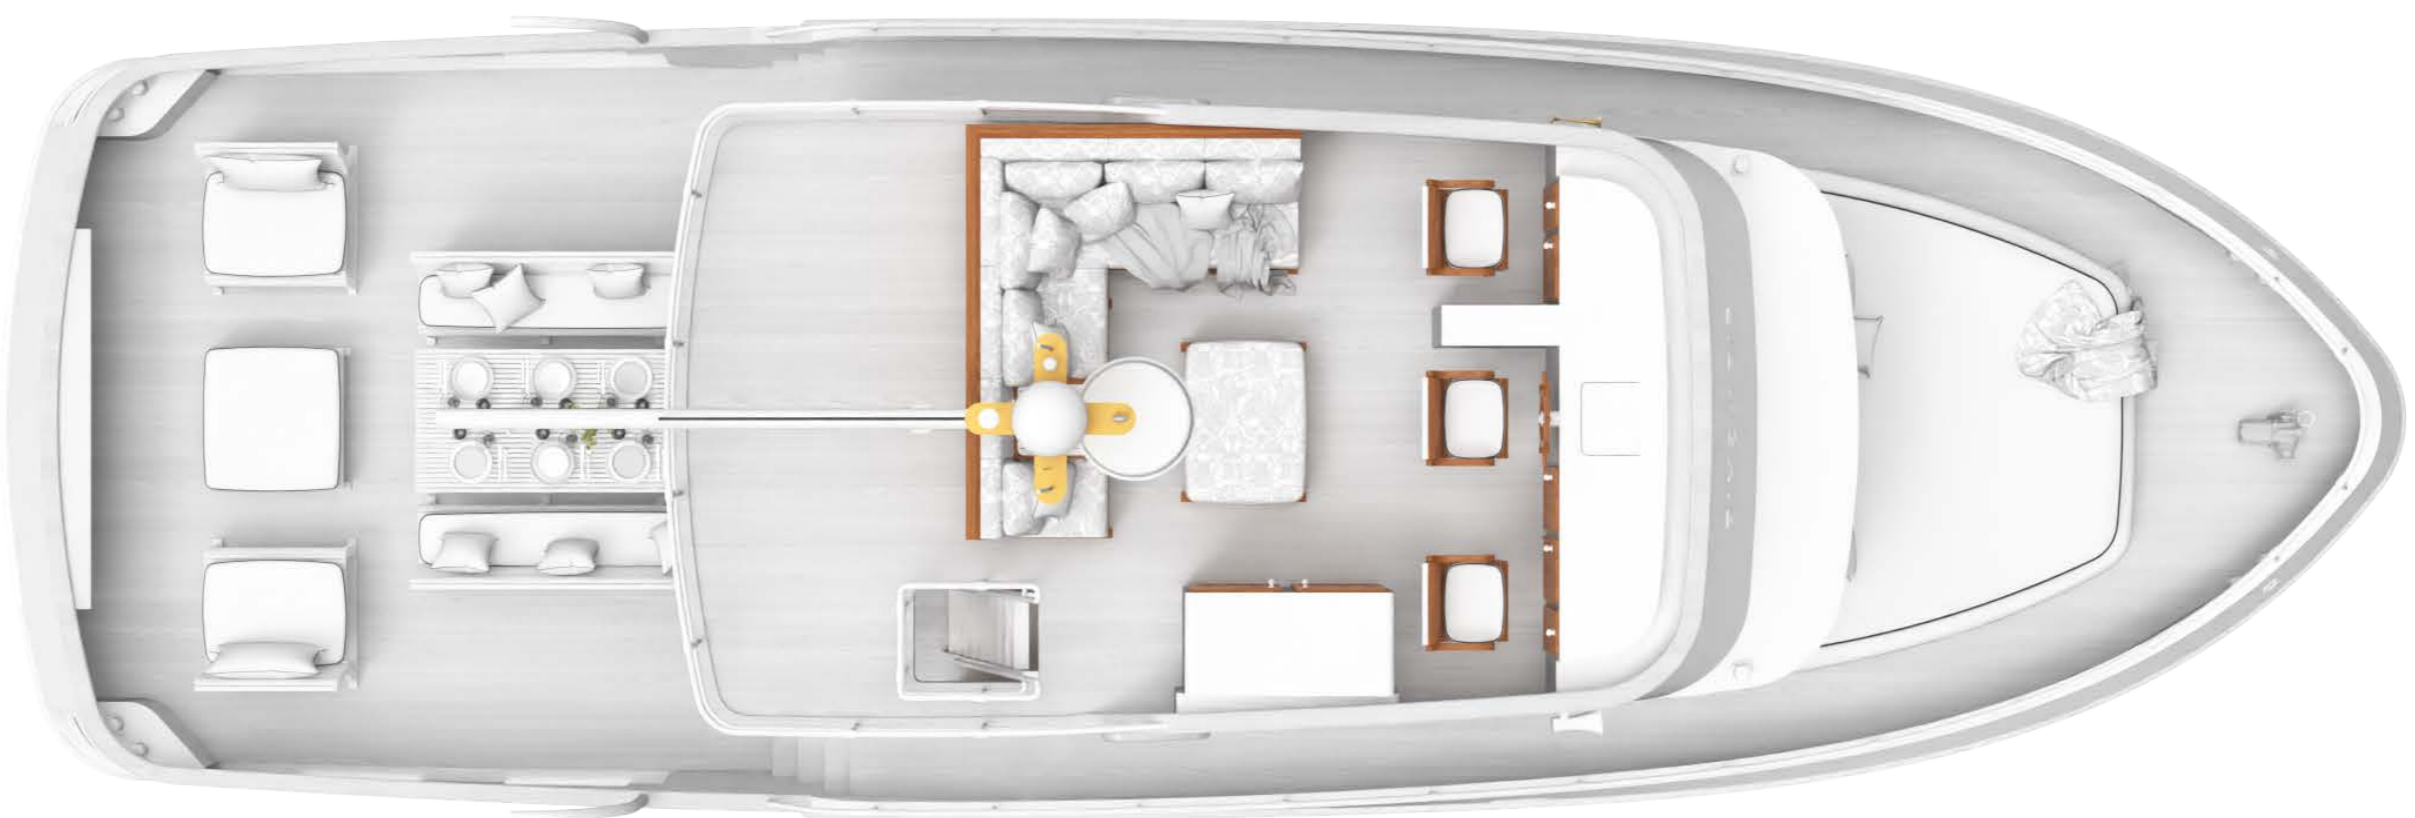

FIRMSHIP

EXTERIOR

LAYOUT

BOW DECK

FIRM SHIP

FIRM 5HP

FLYBRIDGE

AFT DECK

WHEELHOUSE

MASTER SUITE BEDROOM

MASTER SUITE BATHROOM

STAFF QUARTERS

WINE STORE & WASH ROOM

SPA & CHANGING ROOM

IN THE WATER