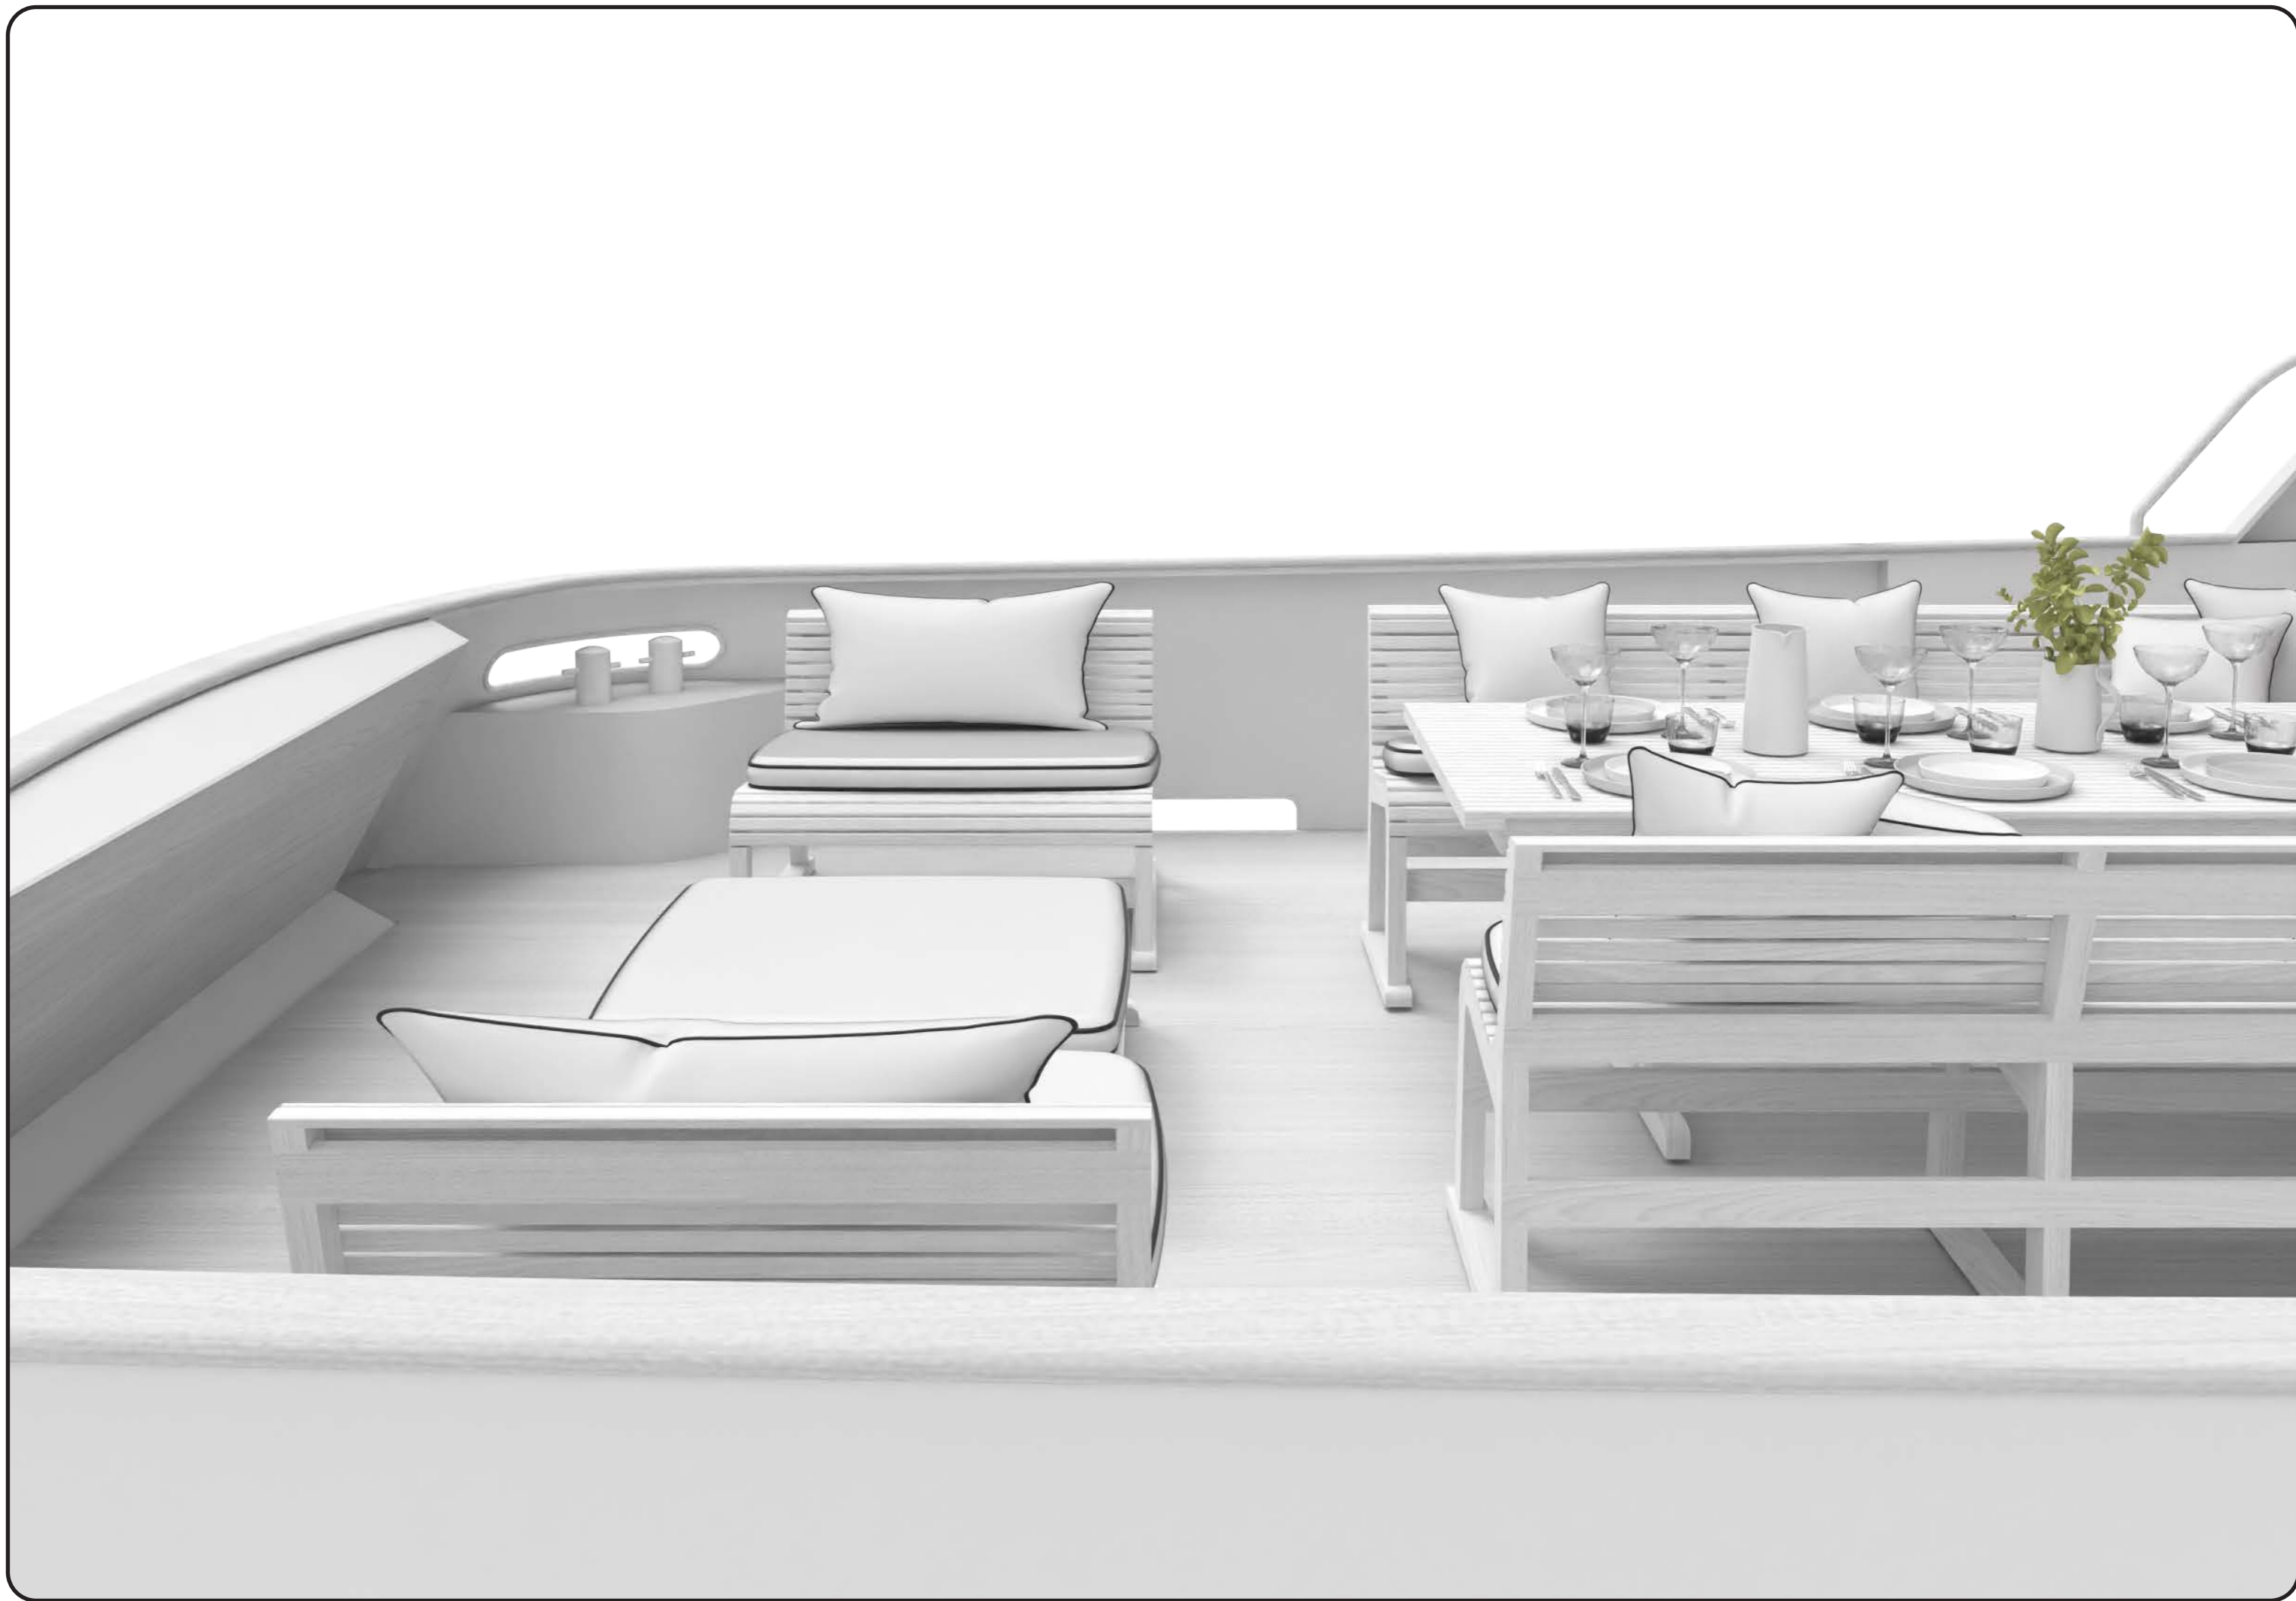

FIRMSHIP

EXTERIOR

LAYOUT

BOW DECK

FIRM SHIP

FIRM 5HP

FLYBRIDGE

AFT DECK

WHEELHOUSE

MASTER SUITE BEDROOM

MASTER SUITE BATHROOM

STAFF QUARTERS

WINE STORE & WASH ROOM

SPA & CHANGING ROOM

IN THE WATER