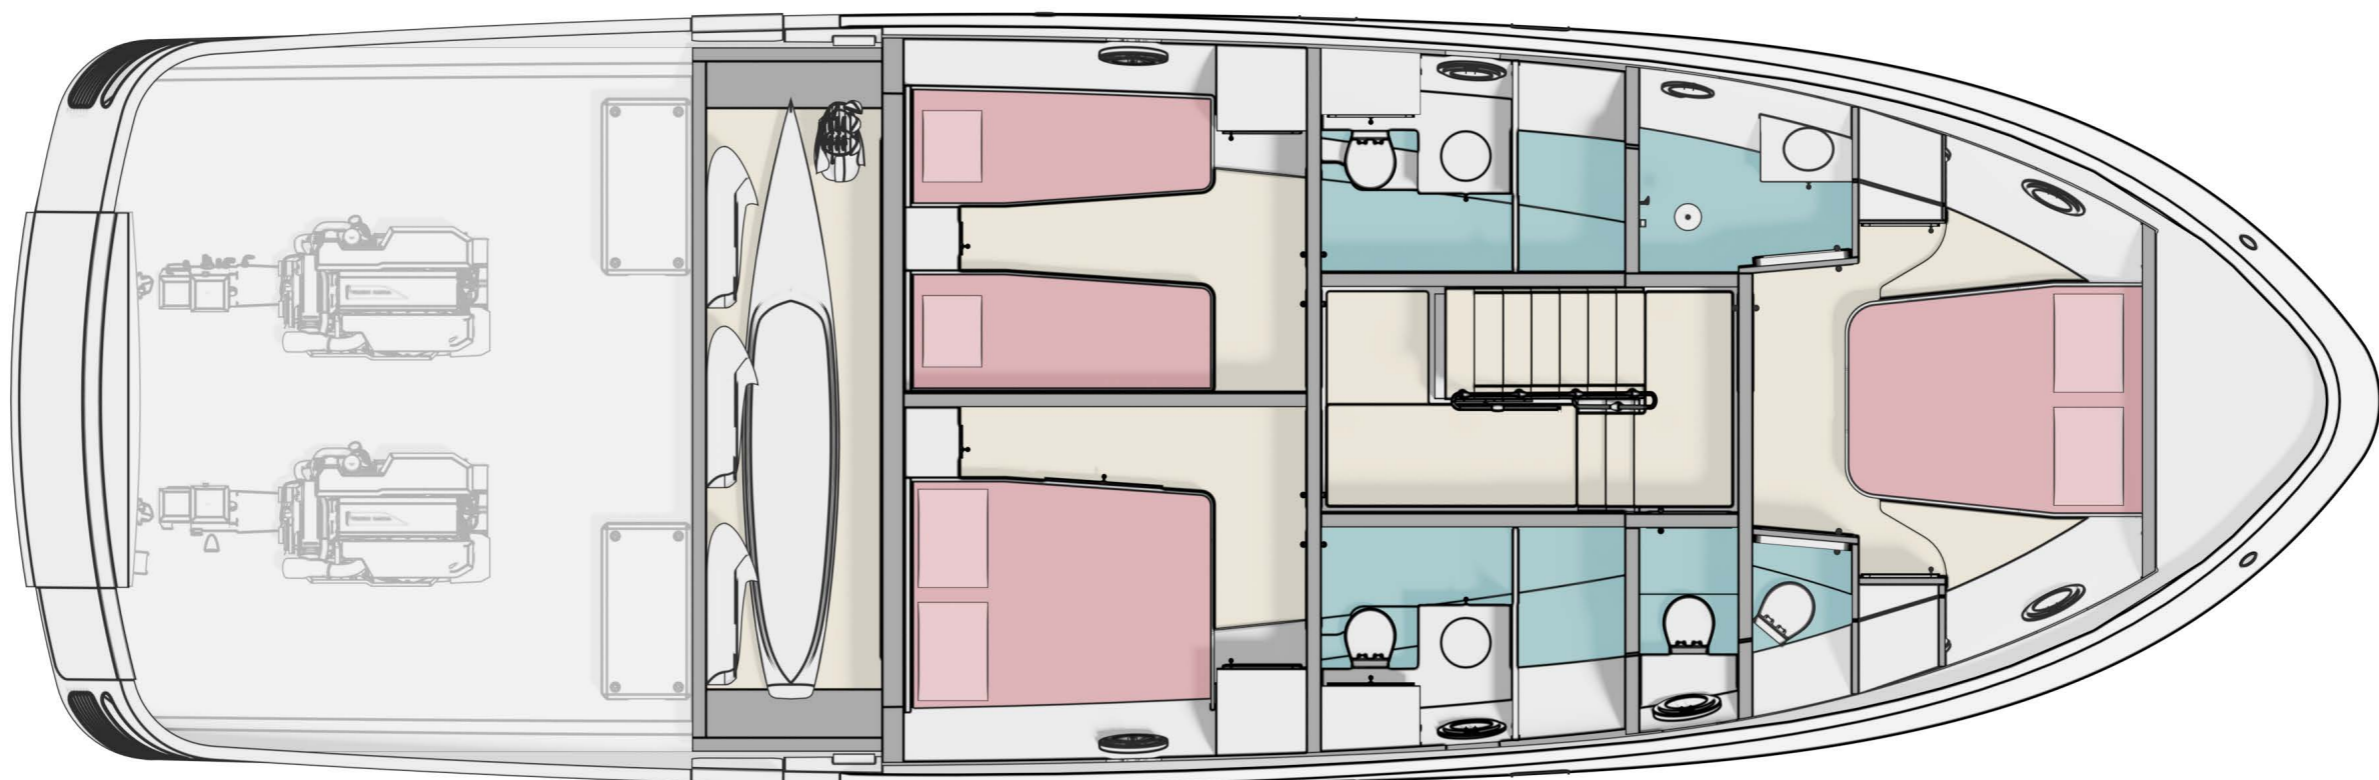

FIRMSHIP

EXTERIOR

LAYOUT

BOW DECK

FIRM SHIP

FIRM 5HP

FLYBRIDGE

AFT DECK

WHEELHOUSE

MASTER SUITE BEDROOM

MASTER SUITE BATHROOM

STAFF QUARTERS

WINE STORE & WASH ROOM

SPA & CHANGING ROOM

IN THE WATER