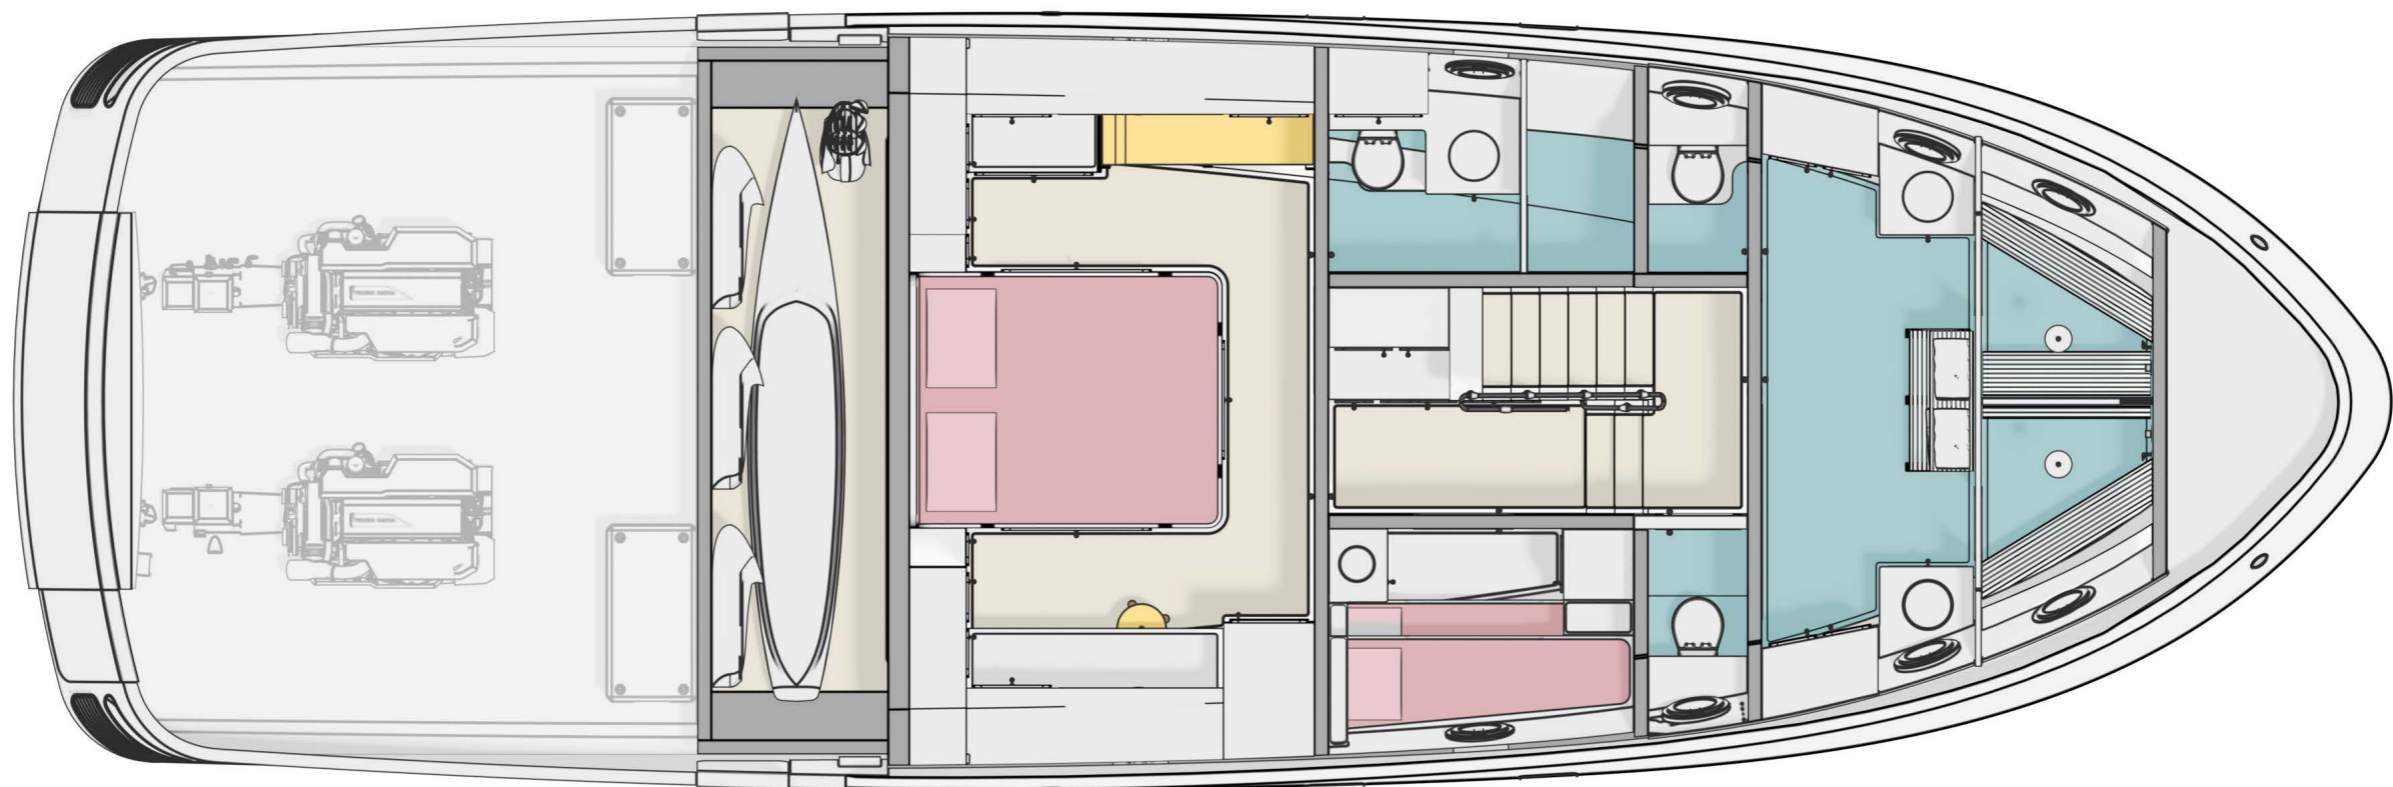

FIRMSHIP

EXTERIOR

LAYOUT

BOW DECK

FIRM SHIP

FIRM 5HP

FLYBRIDGE

AFT DECK

WHEELHOUSE

MASTER SUITE BEDROOM

MASTER SUITE BATHROOM

STAFF QUARTERS

WINE STORE & WASH ROOM

SPA & CHANGING ROOM

IN THE WATER